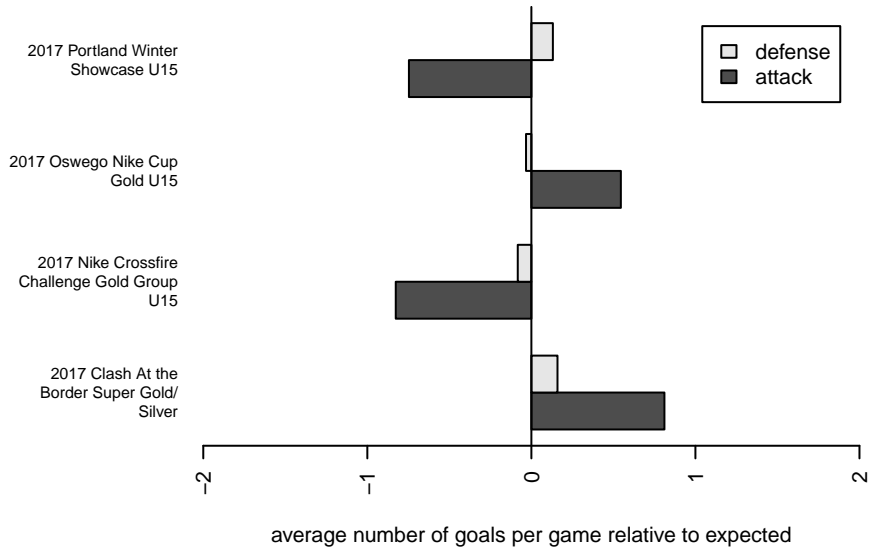

Venues played:
 2017 Clash At the Border Super Gold/Silver
 2017 Nike Crossfire Challenge Gold Group U15
 2017 Oswego Nike Cup Gold U15
 2017 Portland Winter Showcase U15
 2017 PTT Winter G03 Premier

THUSC Emerald G03
 Dots are actual minus expected GF (blue circles) and GA (red triangles).
 Blue line is smoothed change in attack strength. Red is smoothed change in defense strength.

**attack and defense variance (black dot)
relative to other teams
and top 10 in region**

**attack and defense rating
relative to others at age
and all opponents in last 13 months**

Performance relative to 13 month average